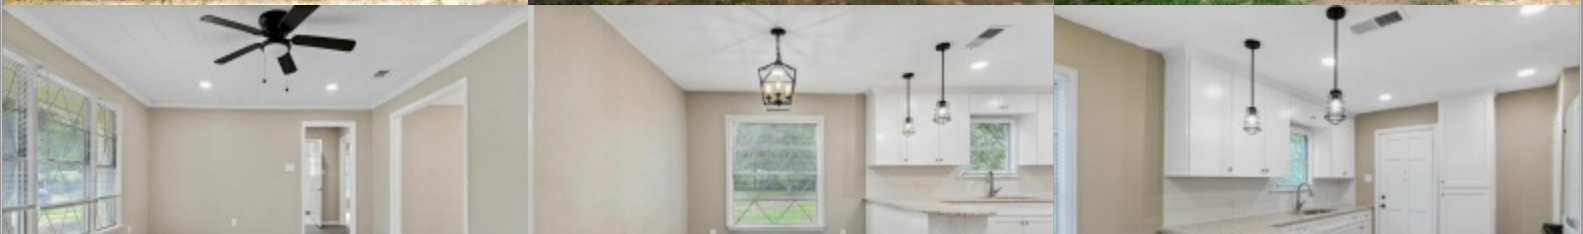

415 Maple Dr, Terrell, TX

For Sale on Market

$205,000

Call 7133771022 Today!

415 MAPLE DR, TERRELL, TX 75160

2 BEDS, 1 FULL BATH(S)

Absolutely precious 2-bedroom, 1-bath gem! Every inch of this home has been thoughtfully refreshed with modern finishes while preserving its cozy, inviting character. From the moment you walk in, you'll notice the bright layout filled with natural light and stylish touches throughout. This home features a spacious living area and updated kitchen featuring sleek granite countertops, white cabinetry, and contemporary fixtures—perfect for both quiet mornings and entertaining guests. Both bedrooms are generously sized, offering comfort and flexibility, whether you're setting up a guest room or home office. Every inch of this home has been designed with care, offering low-maintenance living without sacrificing charm. Step outside to your spacious backyard perfect for gardening, or simply soaking up the sun. Need extra storage or a place for hobbies? You'll love the on-site shed, offering added space and convenience. Whether you're a first-time buyer, looking to downsize, or searching for a dreamy weekend escape—this darling home is a rare find. All just 5 minutes to shopping, entertainment, and grocery in Terrell, 45 minutes to Dallas, and 25 minutes to Rockwall. Come fall in love... but don't wait—it won't last long!

GENERAL DESCRIPTION

- **Subdivision:** Nursery Park
- **Property Type:** Residential - Single Family
- **Bedrooms:** 2
  - **Baths:** 1 Full
  - **Stories:** 1
  - **Garage:** 1 / Attached
  - **Style:** Traditional
- **Year Built:** 1952
- **Building Sqft:** 992 /
- **Lotsize:** 11,239 / ASSESSOR
- **MLS# / Area:** NTREIS-20995147

Presented By
Chad Sayles

Walzel Properties - Spring

7133771022

Listing Broker
RE/MAX Landmark

415 Maple Dr, Terrell, TX 75160

Visit <https://www.har.com/NTREIS-20995147> for more information